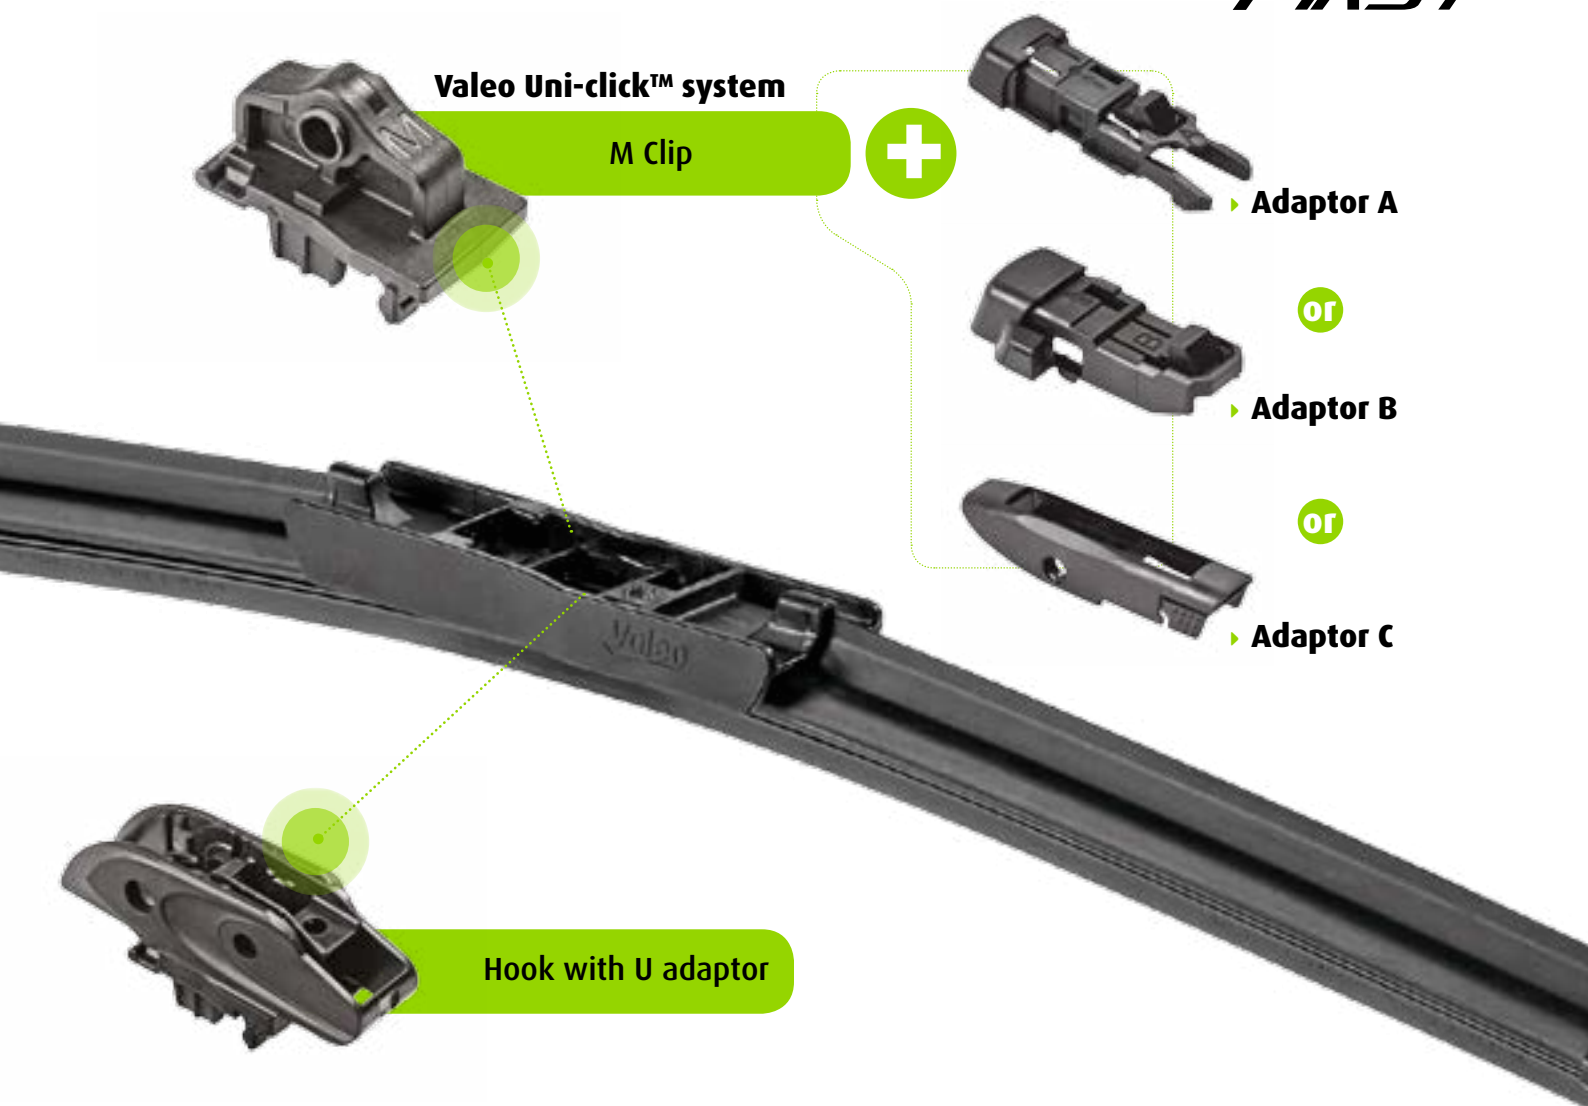

Short Code	Part Number	Blade Length	Hook with U adaptor	M Clip	Adaptor A	Adaptor B	Adaptor C
FM35	575000	350mm	pre-mounted	✓	✓	✓	✓
FM38	575001	380mm	pre-mounted	✓	✓	✓	-
FM40	575002	400mm	pre-mounted	✓	✓	✓	✓
FM45	575003	450mm	pre-mounted	✓	✓	✓	✓
FM47	575004	470mm	pre-mounted	✓	✓	✓	-
FM50	575005	500mm	pre-mounted	✓	✓	✓	✓
FM53	575006	530mm	pre-mounted	✓	✓	✓	-
FM55	575007	550mm	pre-mounted	✓	✓	✓	✓
FM60	575008	600mm	pre-mounted	✓	✓	✓	✓
FM65	575009	650mm	pre-mounted	✓	✓	✓	✓
FM70	575010	700mm	pre-mounted	✓	✓	✓	-
FM75	575011	750mm	-	pre-mounted	pre-mounted	✓	✓

* Vehicles equipped in O.E. with standard blades or Flat Blade.

Make the clever choice